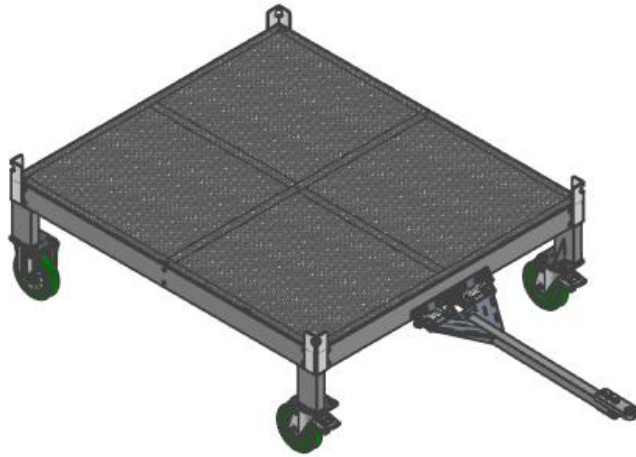

Wagons for MasterMover

Vagões para MasterMover | Carrelli per MasterMover | Carros para MasterMover | Chariots pour MasterMover

For TOW series

CUSTOMIZED SOLUTION